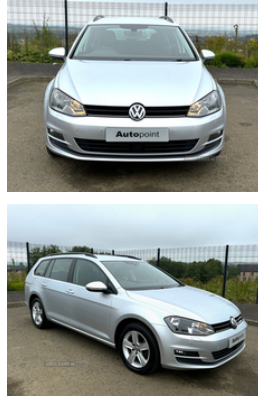

**Volkswagen Golf 2.0 TDI Match Edition 5dr DSG  
| Mar 2017**

**£11,990**

**SOLD SOLD SOLD SOLD**

- DEMO + 1 LOCAL OWNER FROM NEW WITH FULL VOLKSWAGEN SERVICE HISTORY**
- # REFLEX SILVER METALLIC PAINTWORK
  - # BLACK CLOTH INTERIOR
  - # FRONT & REAR PARKING SENSORS WITH VISUAL DISPLAY
  - # HEATED FRONT SEATS
  - # DAB RADIO
  - # SAT NAV
  - # BLUETOOTH TELEPHONE SYSTEM
  - # BLUETOOTH MUSIC STREAMING
  - # CRUISE CONTROL
  - # ELECTRICALLY FOLDING EXTERIOR MIRRORS
  - # ONLY £35 ROAD TAX

**Vehicle Features**

'Lights On' warning buzzer, 3 point height adj front seatbelts + pretensioners, 3 rear 3 point seatbelts, 3 rear headrests, 3 spoke steering wheel, 4 boot load lashing points, 6.5" touchscreen, 12V socket in luggage compartment, 60/40 split folding rear seat, ABS, ACC - Adaptive cruise control with front assist, Alarm with interior protection, Auto dimming rear view mirror, Auxiliary input socket, Bag hook in luggage compartment, Black front air intake and radiator grilles, Black rear diffuser, Bluetooth Telephone preparation, Body colour bumpers, Body colour door handles, Body colour door mirrors with integral indicators, Body colour rear roof spoiler, Brake pad wear indicator warning light, Brushed stainless steel decorative inserts in dash, Child locks on rear doors, Chrome air vent surrounds, Chrome louvres in grille, city emergency brake and speed limiter, Coming/leaving home lighting function, Composition media system with Radio/CD/MP3, cooled glovebox, Cornering front fog lights, Courtesy light delay, Cover for storage compartment in centre, DAB Digital radio, Diesel particulate filter, distance monitoring, Door open warning reflectors, Driver/Front Passenger airbags, Driver/Passenger whiplash optimised head restraints, Driver alert system, Driver