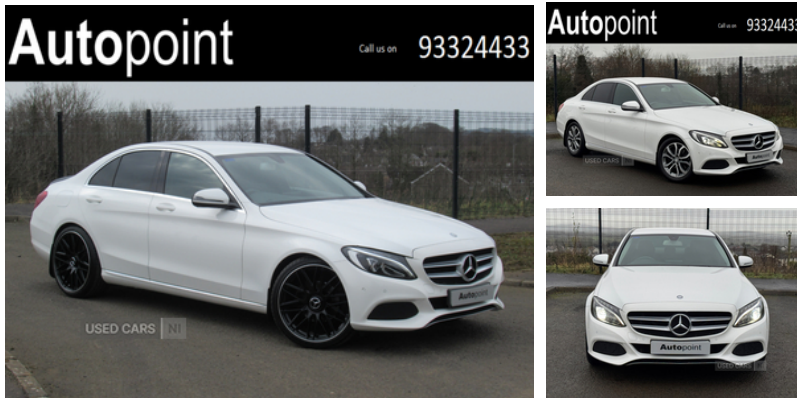

Mercedes C-Class C220d Sport 4dr Auto | Sep 2015

£10,690

ONLY £ 20 ROAD TAX + FULL MERCEDES SERVICE HISTORY

UPGRADED 20" ALLOY WHEELS £795 EXTRA

Vehicle Features

2 cupholders in front centre console, 2 way rear head restraints, 3 rear 3 point seatbelts, 3 spoke nappa leather steering wheel, 4 way adjustable front head restraints, 12V power socket in centre console, 17" 5 twin spoke alloy wheels, 40:20:40 split folding rear seats, ABS with Brake Assist, Active bonnet, Active park assist with parktronic system, Adaptive brake lights, Adaptive brake system, Alarm system/interior protection/immobiliser, Aluminium door trim, Attention assist, Auto Mercedes-Benz child seat recognition sensor, Bluetooth interface for hands free telephone, Body coloured bumpers, Bottle holders, Child proof door locks, Chrome surround electric key, Collision prevention assist, Comfort, DAB Digital radio, Diesel particulate filter, Drivers knee airbag, Dual stage Driver/Passenger Airbags, Dual zone automatic climate control, DYNAMIC SELECT with a choice of driving modes (ECO, Electrically adjustable and heated door mirrors, Electric front seat height adjustment, Electric windows one touch open/close, Electronic parking brake, ESP with ASR, Frontbass loudspeakers, Front centre armrest with storage compartment, Front passenger seat occupancy sensor, Front side airbags, Garmin Map Pilot navigation system with SD card, Gearshift paddles, Green tinted glass, Heated front seats, Heated windscreen washers, Height/reach adjustable steering column, Hill start assist, Illuminated glovebox, LED daytime running lights, Lighting pack - C class, Mercedes Audio 20 radio/single CD + telephone keypad, Mirror pack - C Class, Multifunction steering wheel, Multi function trip computer, Outside temperature gauge, Partial electric front seats, Pre-Safe anticipatory safety system, Radiator grille with integral star and 2 louvres in matt iridium silver with chrome trim, Rain sensor windscreen wipers, Rear top tether child seat ISOFIX attachment, Remote boot release, Remote central locking, Seat comfort pack - C Class, Service indicator (ASSYST PLUS), Side windows surround in polished aluminium, Speed sensitive steering, Sport,

Miles:	85000
Fuel Type:	Diesel
Transmission:	Automatic
Colour:	White
Engine Size:	2143
CO2 Emission:	109
Tax Band:	B (£20 p/a)
Body Style:	Saloon
Insurance group:	31E
Reg:	HXZ9182

Technical Specs

DIMENSIONS

Length:	4686mm
Width:	1810mm
Height:	1442mm
Seats:	5
Luggage Capacity (Seats Up):	480L
Gross Weight:	2135KG
Max. Loading Weight:	565KG

PERFORMANCE & ECONOMY

Fuel Consum. (Urban Cold):	53.3MPG
Fuel Consum. (Extra Urban):	78.5MPG
Fuel Consum. (Combined):	65.7MPG
Fuel Tank Capacity:	66L
Number Of Gears:	7 SPEED
Top Speed:	145MPH
Acceleration 0-100 km/h:	7.4s
Engine Power BHP:	167.6BHP